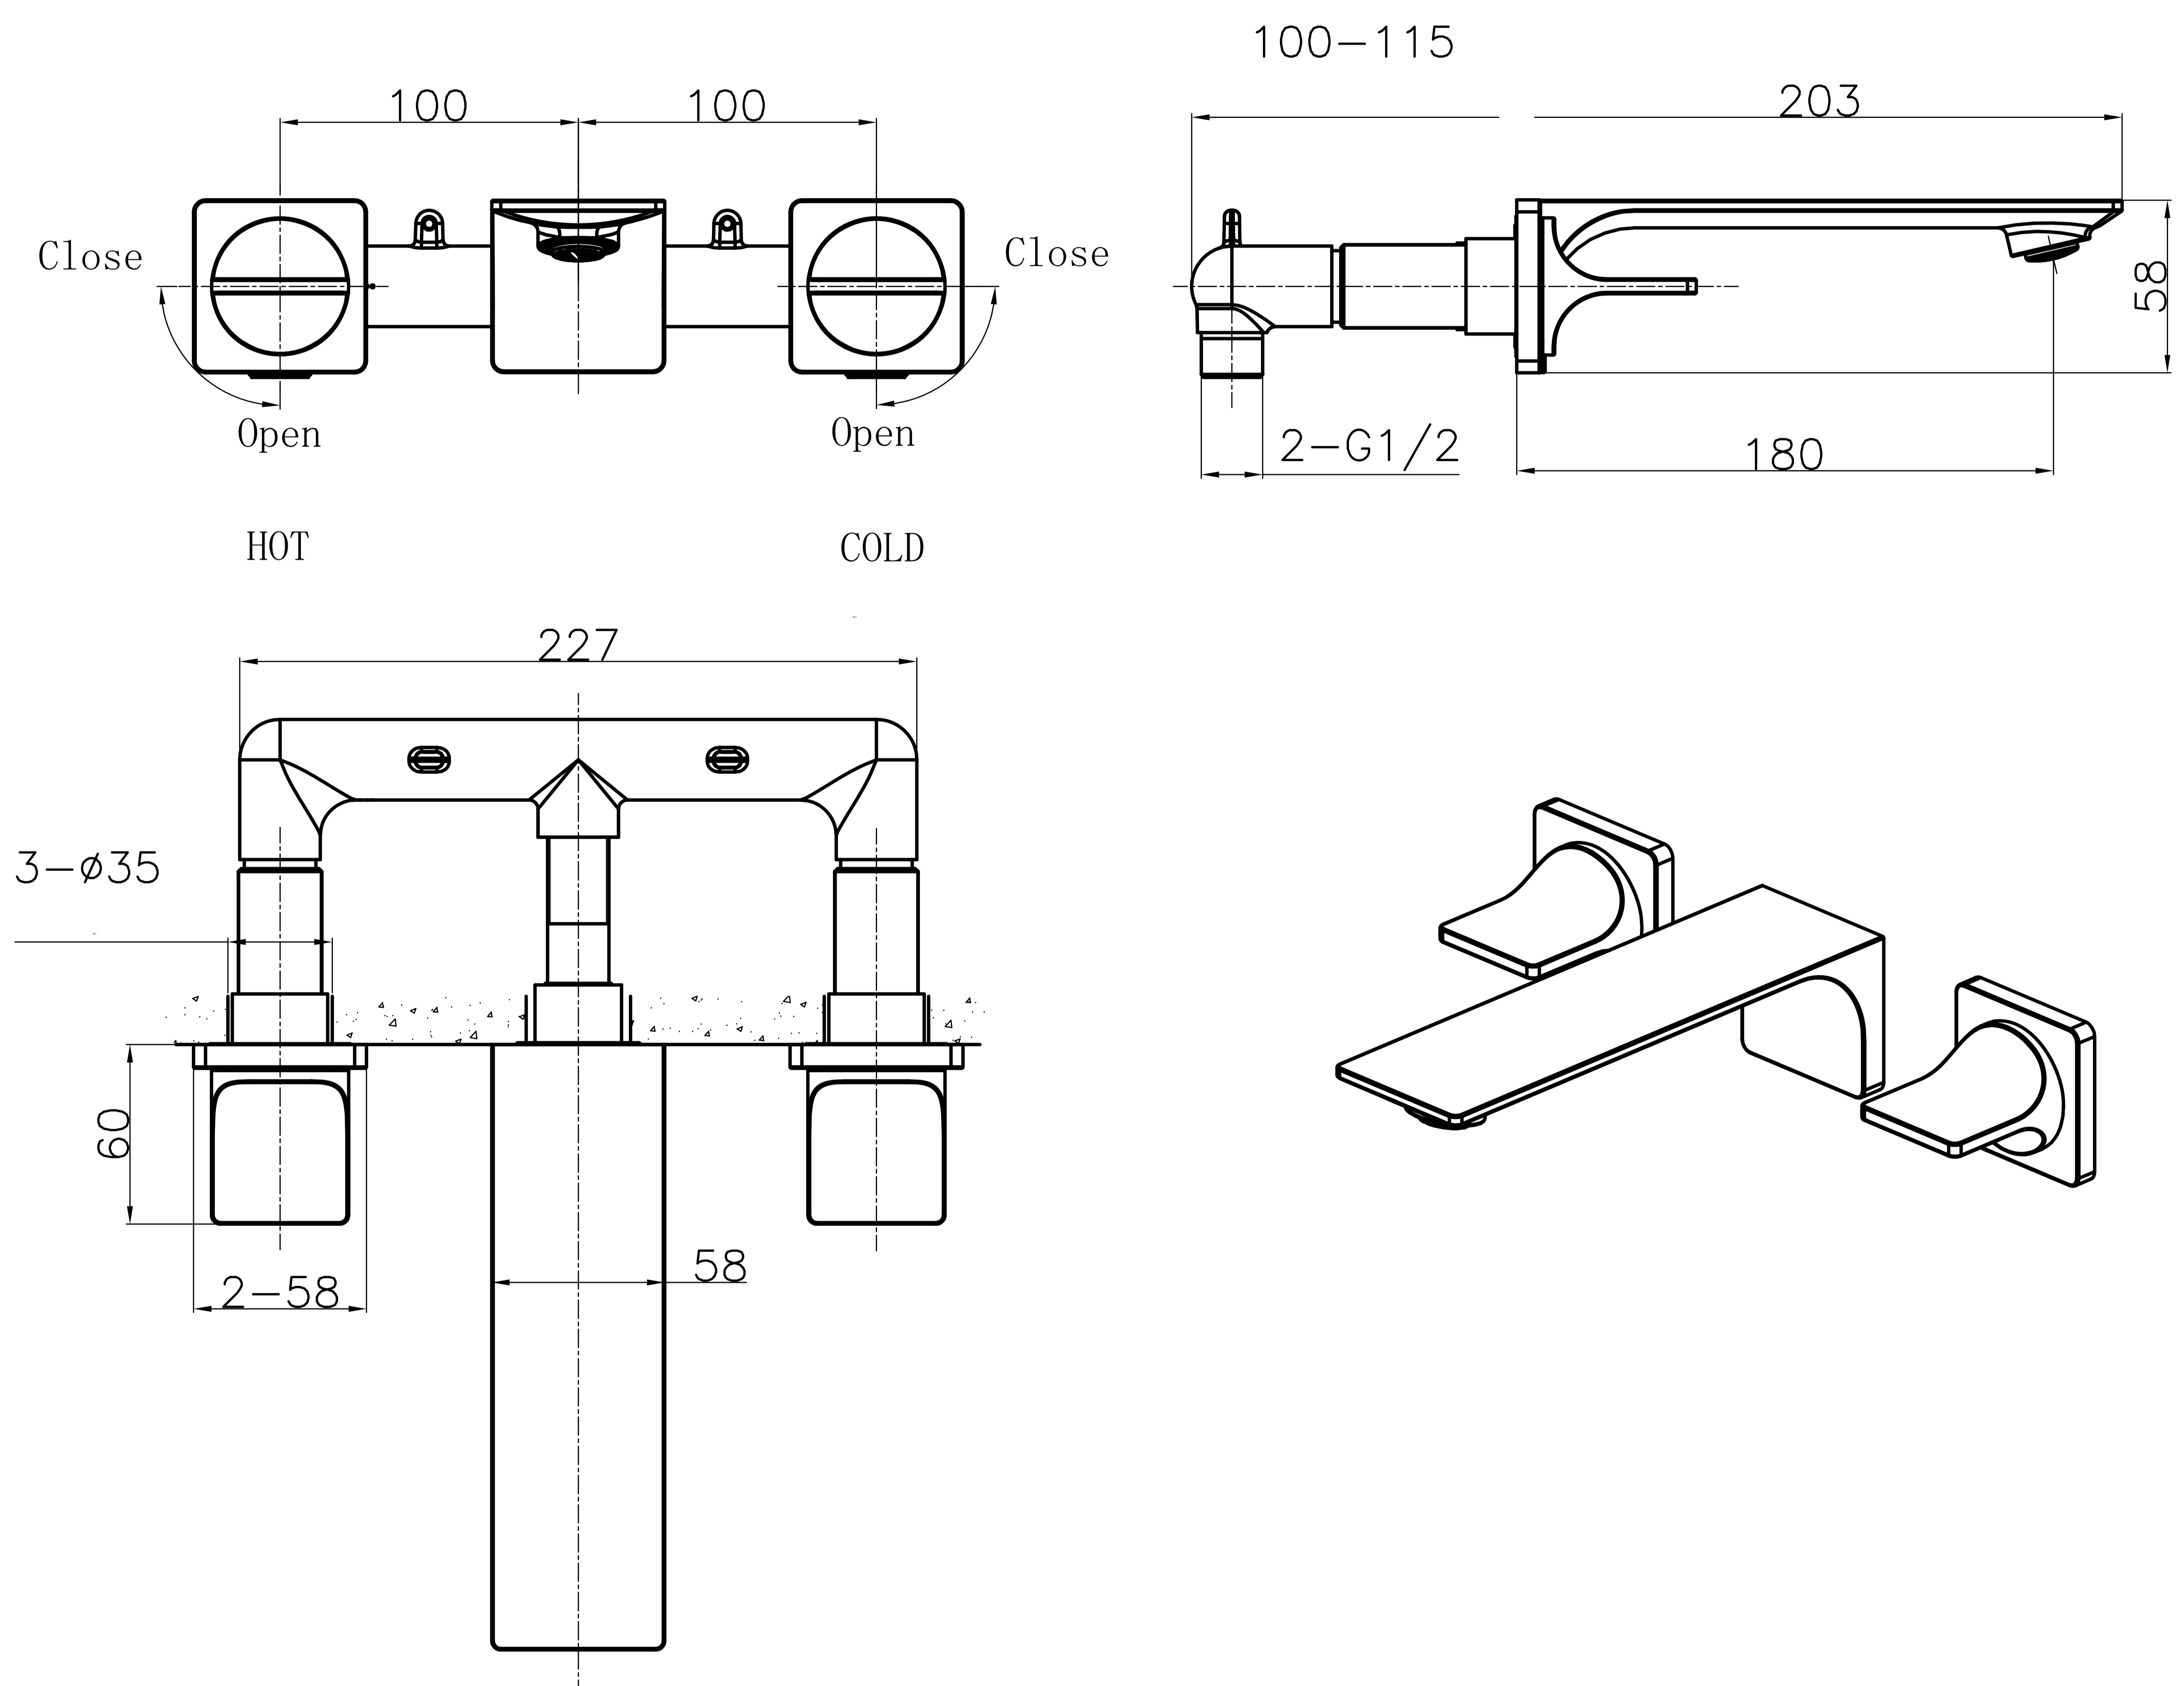

# Wall Mounted Wash Basin Mixer

Product Code : 1326

## Technical Drawing

All dimension are in **mm**